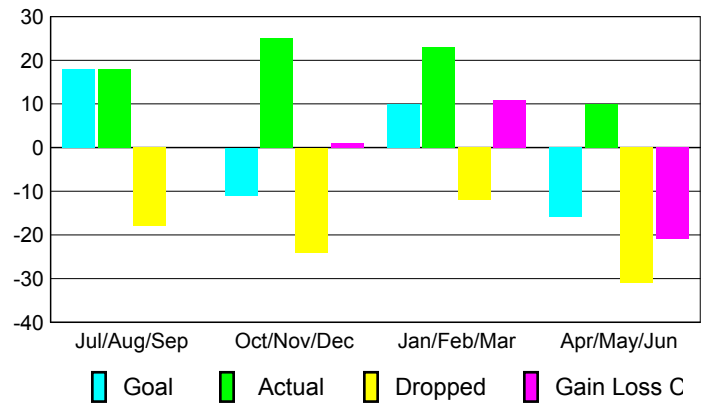

### YTD Status Quo Clubs 2009-2010

Status Quo Clubs Compared to Status Quo Members

## MEMBERSHIP

Membership Results  
2009-2010

Membership  
2008-2009

Month	Net Memb Goal	Actual New Memb	Actual Dropped Memb	Gain/Loss of Memb	Gain/Loss of Memb
Jul/Aug/Sep	18	18	-18	0	-5
Oct/Nov/Dec	-11	25	-24	1	-6
Jan/Feb/Mar	10	23	-12	11	8
Apr/May/June	-16	10	-31	-21	-3
<b>Totals</b>	<b>1</b>	<b>76</b>	<b>-85</b>	<b>-9</b>	<b>-6</b>

### Membership Results 2009-2010

Goal, New, Dropped, Gain/Loss

### Comparison of Membership Gain/Loss

Current Year Compared to the Previous Year